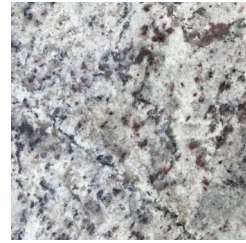

Eagle Ridge Townhomes

Color Package D

Cabinets: Maple Dove
Cabinet Hardware: Brushed Nickel

Granite: White Napoli

Flooring
LVT: "Gilford/Johnson" · Utah
Tile: "Port West" · Gray with Misty Gray Grout
Carpet: Angel Cloud

Paint
Wall: Repose Gray
Trim: Natural Choice

Finish: Brushed Nickel
{Kitchen & Bath Fixtures, Lighting, Hinges, & Door knobs}

Eagle Ridge Townhomes

Color Package D

Cabinet Color:
Maple Dove

Cabinet Hardware:
Bar Pulls
Brushed Nickel

Granite Color:
White Napoli

LVT:
"Gilford & Johnson"
Utah

Tile:
"Port West"
Gray w/ Misty Gray
Grout

Carpet Color:
Angel Cloud

Wall Color:
Mindful Gray

Trim Color:
Natural Choice

Finish Hardware:
Brushed Nickel